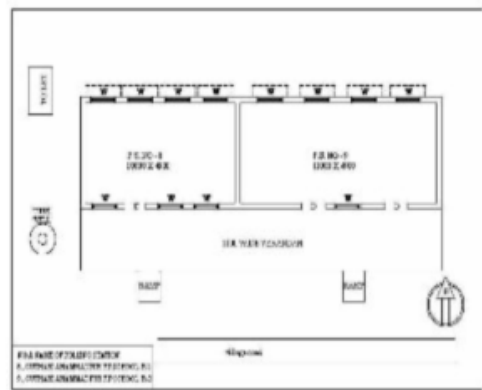

Nazri Naksha

Google Map View

Polling Station Building Front View

Polling Station Front View

Cad View

Key MAP View