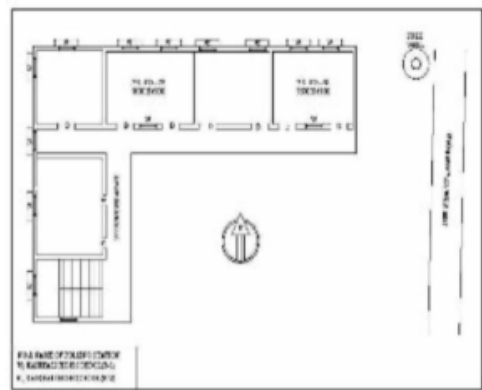

Nazri Naksha

Google Map View

Polling Station Building Front View

Polling Station Front View

Cad View

Key MAP View