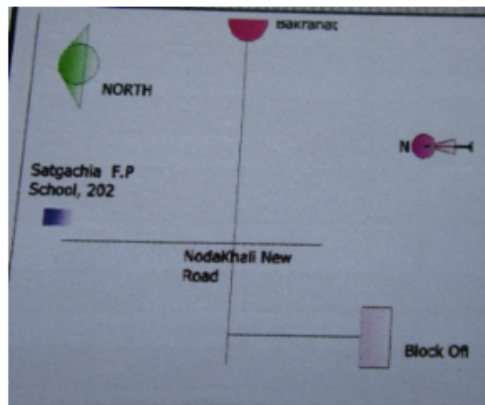

Nazri Naksha

Google Map View

Polling Station Building Front View

Polling Station Front View

Cad View

Key MAP View