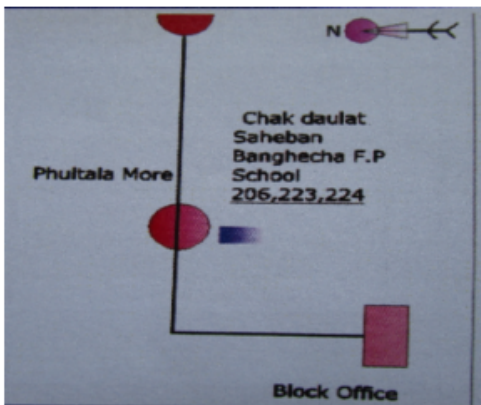

Nazri Naksha

Google Map View

Polling Station Building Front View

Polling Station Front View

Cad View

Key MAP View