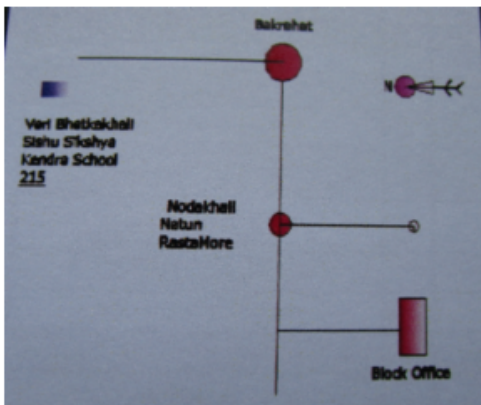

Nazri Naksha

Google Map View

Polling Station Building Front View

Polling Station Front View

Cad View

Key MAP View