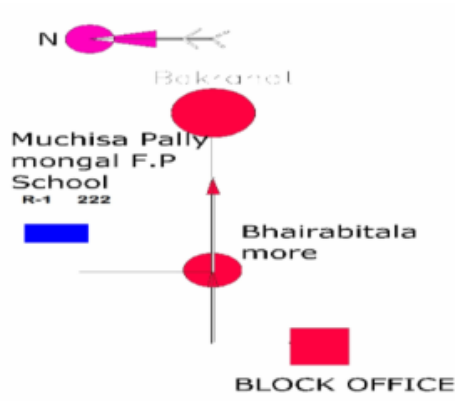

Nazri Naksha

Google Map View