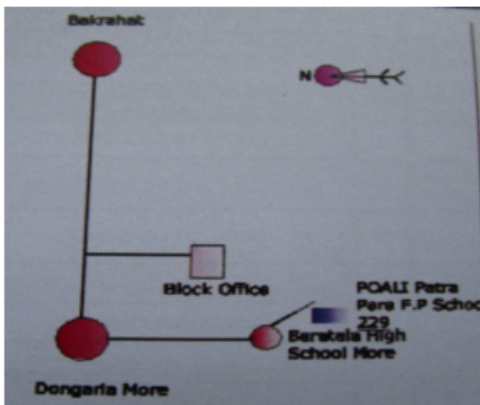

Nazri Naksha

Google Map View

Polling Station Building Front View

Polling Station Front View

Cad View

Key MAP View