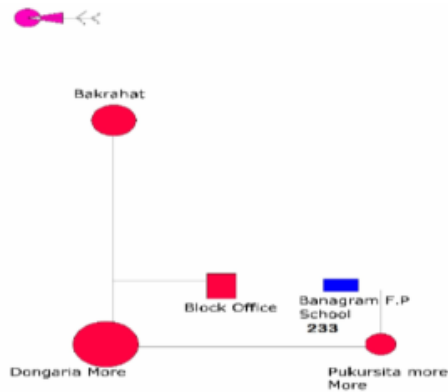

Nazri Naksha

Google Map View