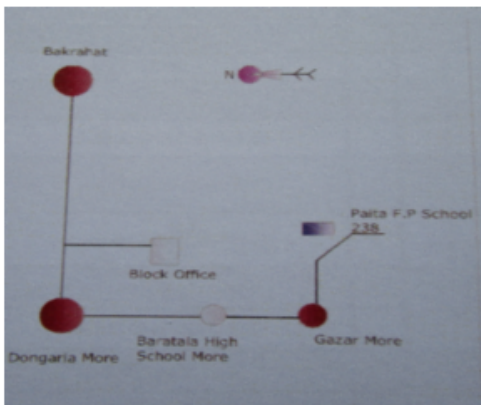

Nazri Naksha

Google Map View

Polling Station Building Front View

Polling Station Front View

Cad View

Key MAP View