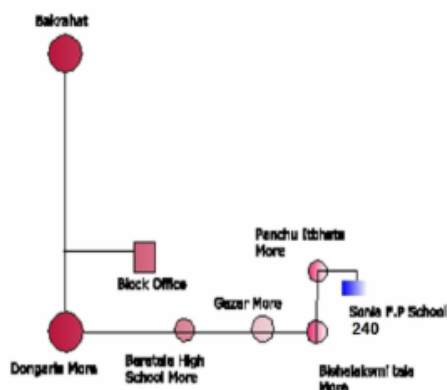

Nazri Naksha

Google Map View