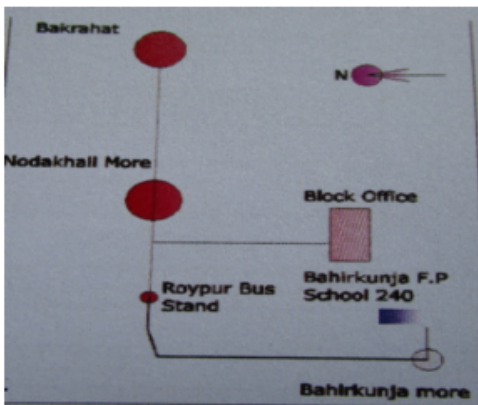

Nazri Naksha

Google Map View

Polling Station Building Front View

Polling Station Front View

Cad View

Key MAP View