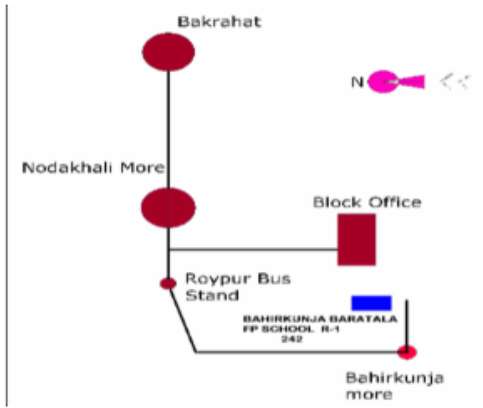

Nazri Naksha

Google Map View