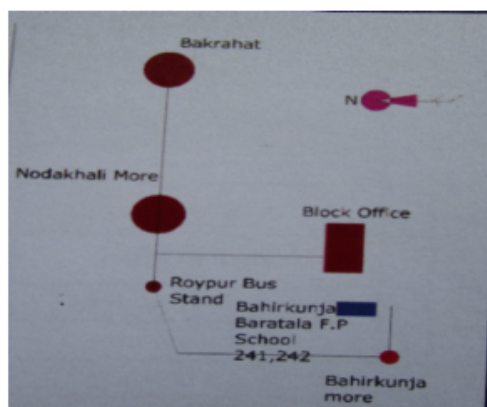

Nazri Naksha

Google Map View

Polling Station Building Front View

Polling Station Front View

Cad View

Key MAP View