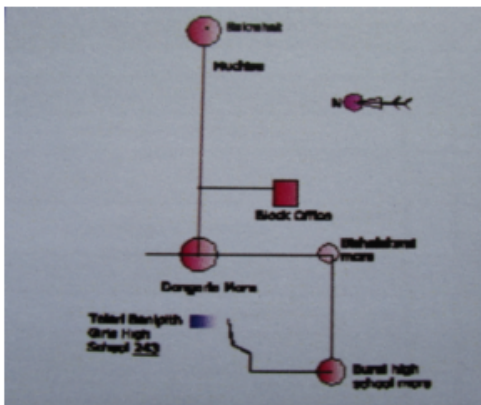

Nazri Naksha

Google Map View

Polling Station Building Front View

Polling Station Front View

Cad View

Key MAP View