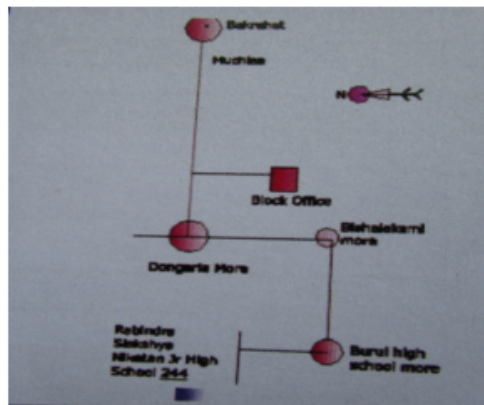

Nazri Naksha

Google Map View

Polling Station Building Front View

Polling Station Front View

Cad View

Key MAP View