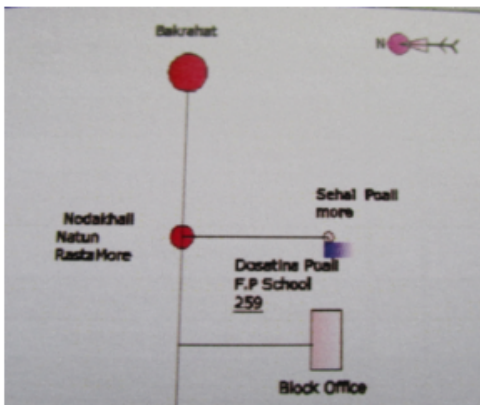

Nazri Naksha

Google Map View

Polling Station Building Front View

Polling Station Front View

Cad View

Key MAP View