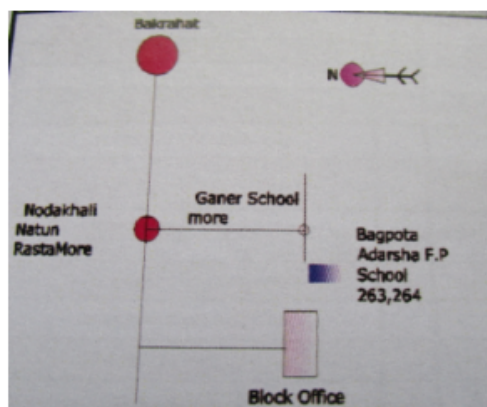

Nazri Naksha

Google Map View

Polling Station Building Front View

Polling Station Front View

Cad View

Key MAP View