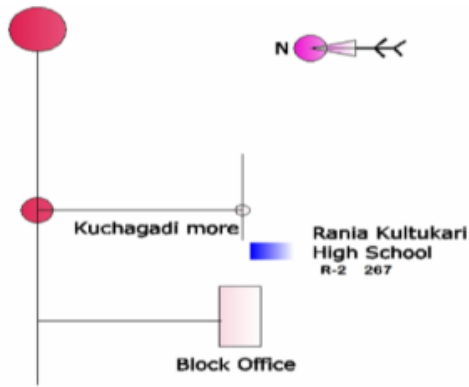

Nazri Naksha

Google Map View