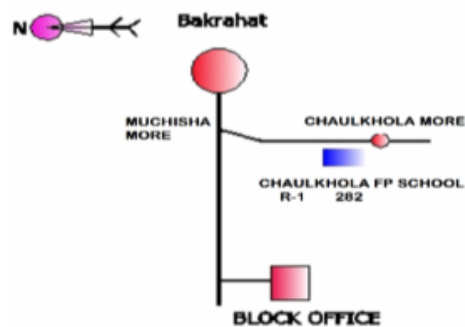

Nazri Naksha

Google Map View