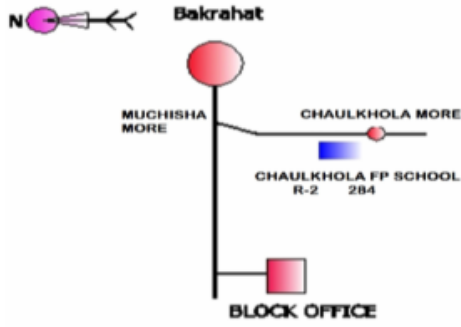

Nazri Naksha

Google Map View