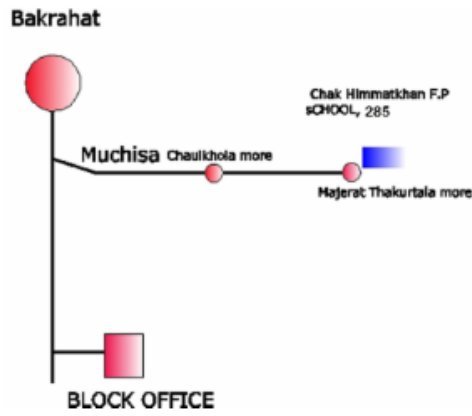

Nazri Naksha

Google Map View