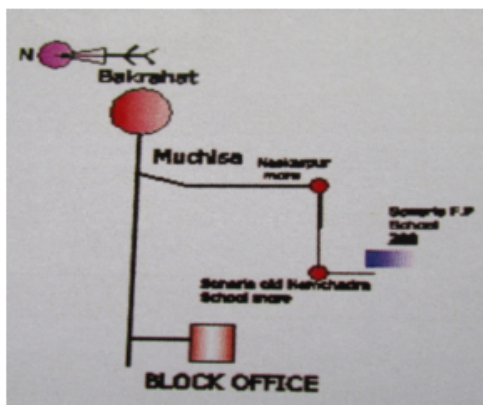

Nazri Naksha

Google Map View

Polling Station Building Front View

Polling Station Front View

Cad View

Key MAP View