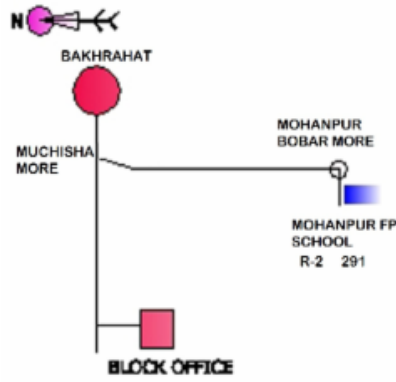

Nazri Naksha

Google Map View