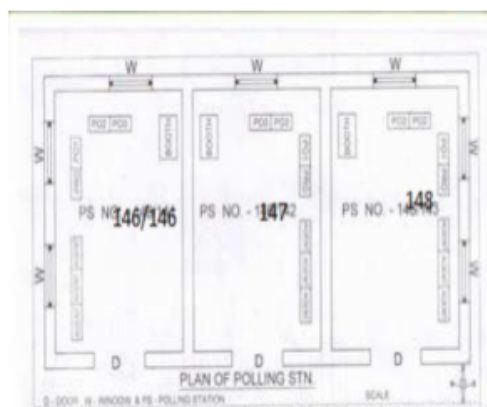

Nazri Naksha

Google Map View

Polling Station Building Front View

Polling Station Front View

Cad View

Key MAP View