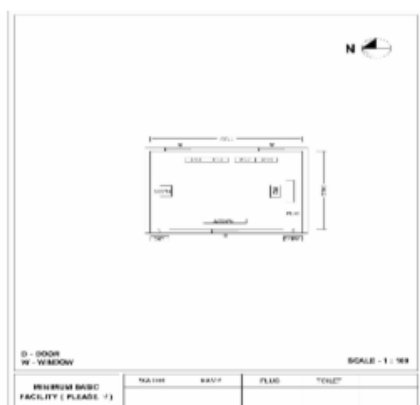

Nazri Naksha

Google Map View

Polling Station Building Front View

Polling Station Front View

Cad View

Key MAP View