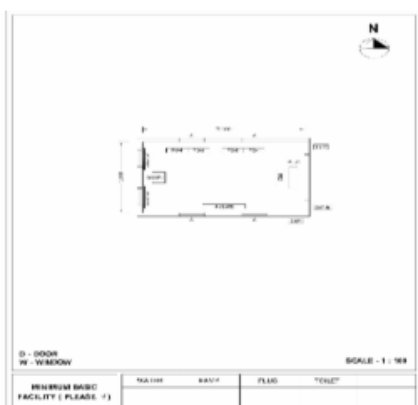

Nazri Naksha

Google Map View

Polling Station Building Front View

Polling Station Front View

Cad View

Key MAP View