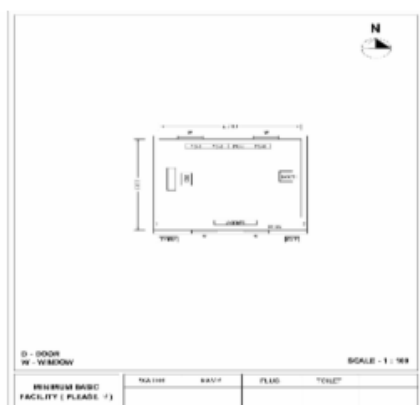

Nazri Naksha

Google Map View

Polling Station Building Front View

Polling Station Front View

Cad View

Key MAP View