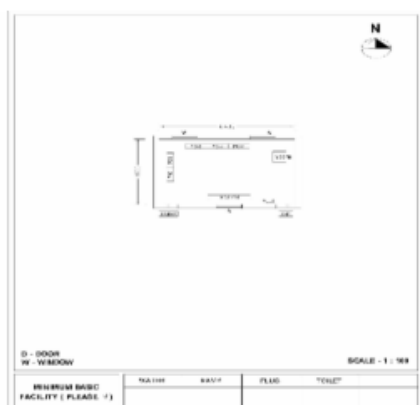

Nazri Naksha

Google Map View

Polling Station Building Front View

Polling Station Front View

Cad View

Key MAP View