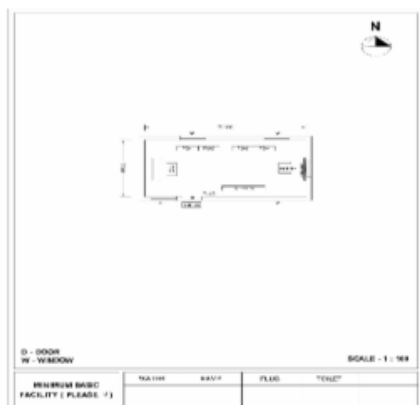

Nazri Naksha

Google Map View

Polling Station Building Front View

Polling Station Front View

Cad View

Key MAP View