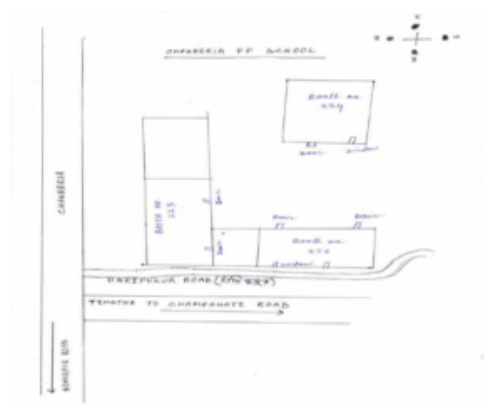

Nazri Naksha

Google Map View

Polling Station Building Front View

Polling Station Front View

Cad View

Key MAP View