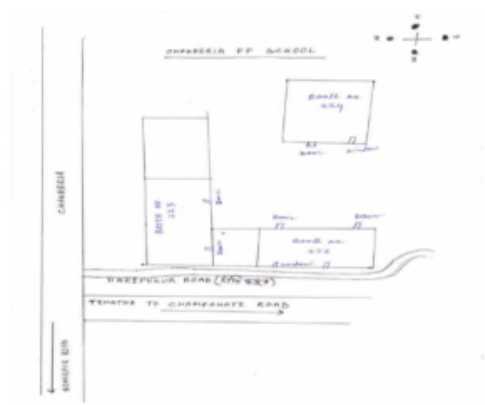

Nazri Naksha

Google Map View

Polling Station Building Front View

Polling Station Front View

Cad View

Key MAP View