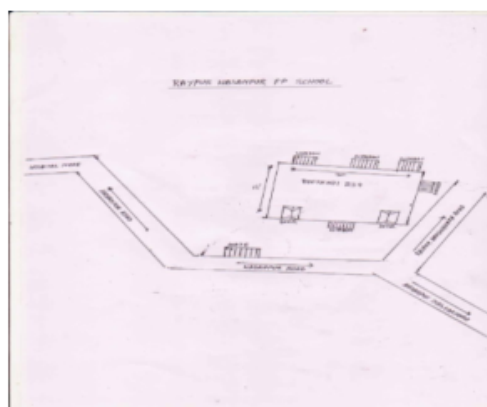

Nazri Naksha

Google Map View

Polling Station Building Front View

Polling Station Front View

Cad View

Key MAP View