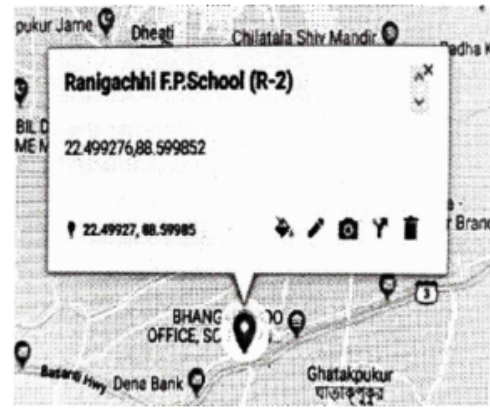

Polling Station Front View

Google Map View