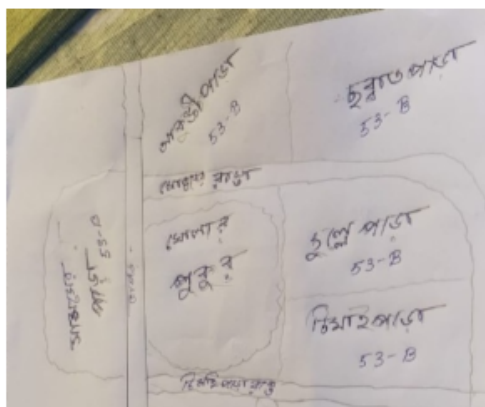

Polling Station Building Front View

Nazri Naksha