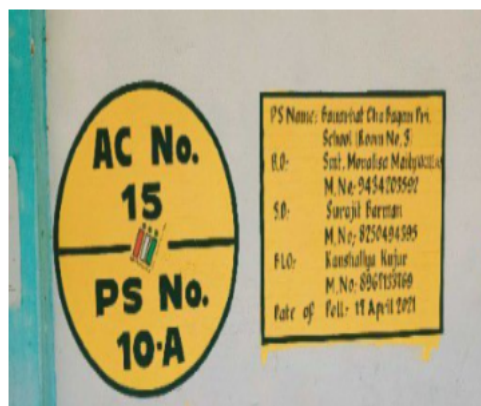

Polling Station Front View