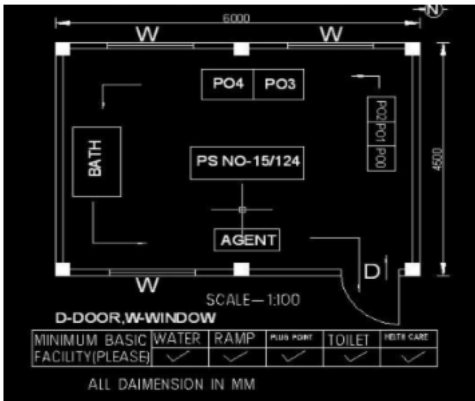

Nazri Naksha

Google Map View

Polling Station Building Front View

Polling Station Front View

Cad View

Key MAP View