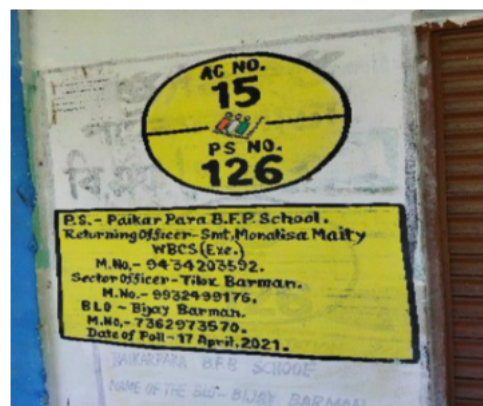

Polling Station Front View