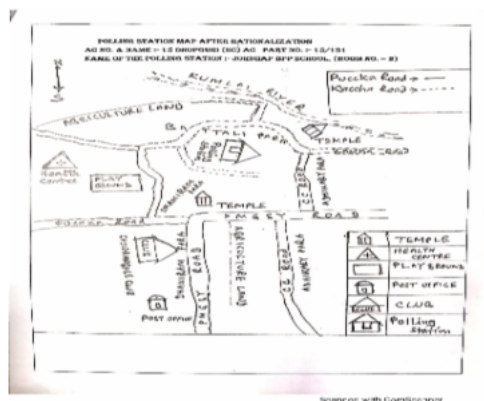

Nazri Naksha

Google Map View