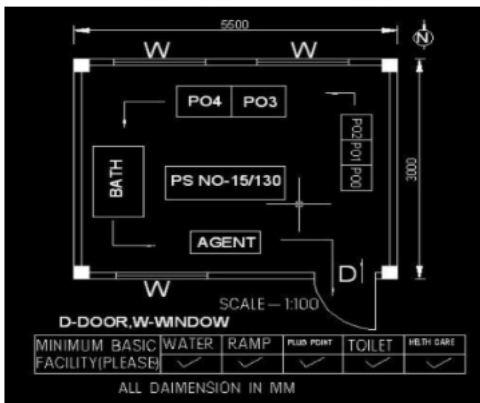

Nazri Naksha

Google Map View

Polling Station Building Front View

Polling Station Front View

Cad View

Key MAP View