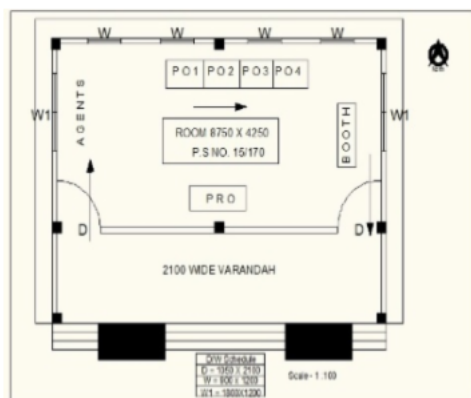

Nazri Naksha

Google Map View

Polling Station Building Front View

Polling Station Front View

Cad View

Key MAP View