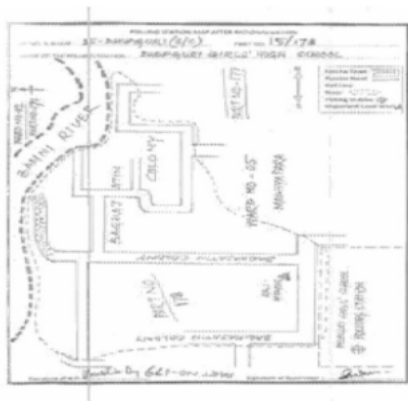

Polling Station Building Front View

Nazri Naksha