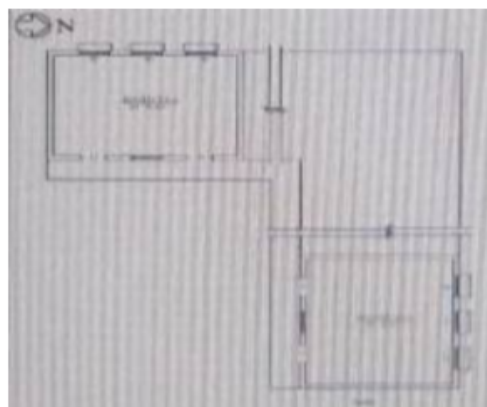

Nazri Naksha

Google Map View

Polling Station Building Front View

Polling Station Front View

Cad View

Key MAP View