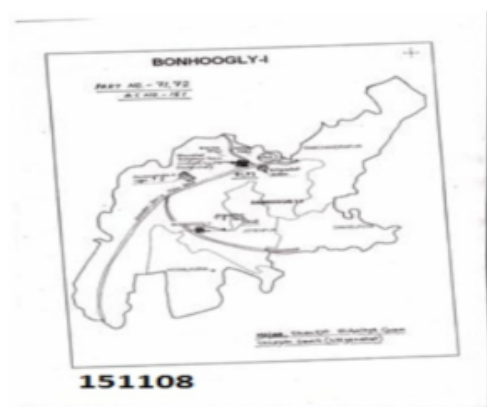

Nazri Naksha

Google Map View

Polling Station Building Front View

Polling Station Front View

Cad View

Key MAP View