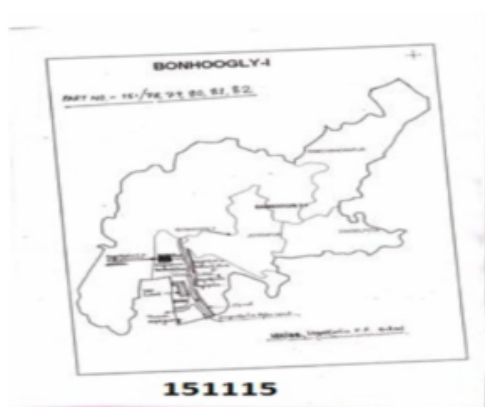

Nazri Naksha

Google Map View

Polling Station Building Front View

Polling Station Front View

Cad View

Key MAP View