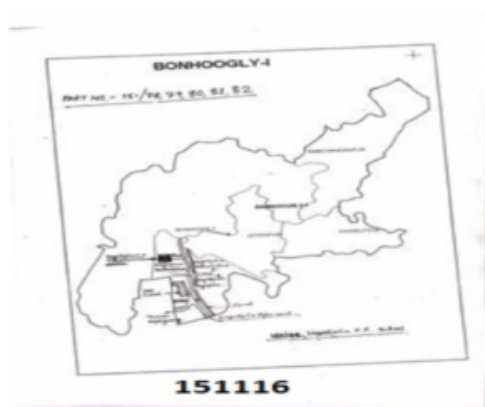

Nazri Naksha

Google Map View

Polling Station Building Front View

Polling Station Front View

Cad View

Key MAP View