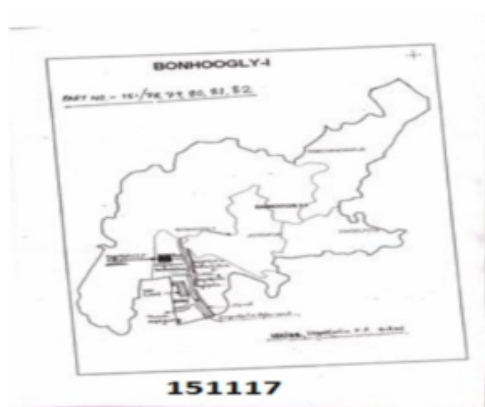

Nazri Naksha

Google Map View

Polling Station Building Front View

Polling Station Front View

Cad View

Key MAP View