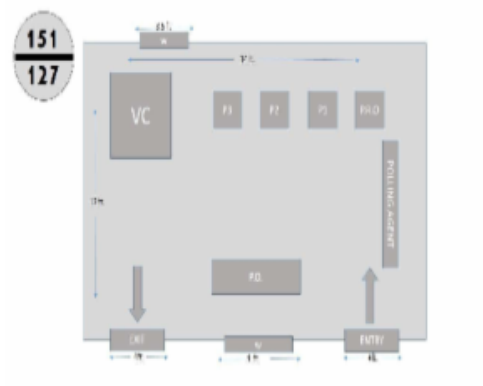

Nazri Naksha

Google Map View

Polling Station Building Front View

Polling Station Front View

Cad View

Key MAP View