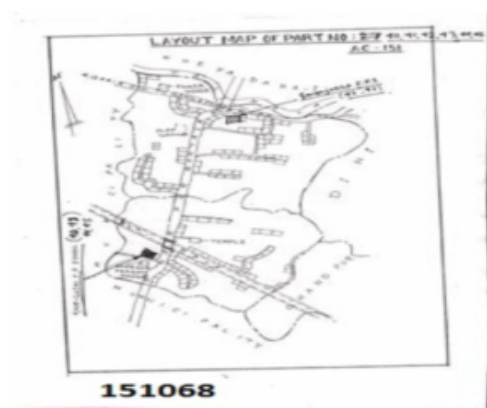

Polling Station Building Front View

Nazri Naksha