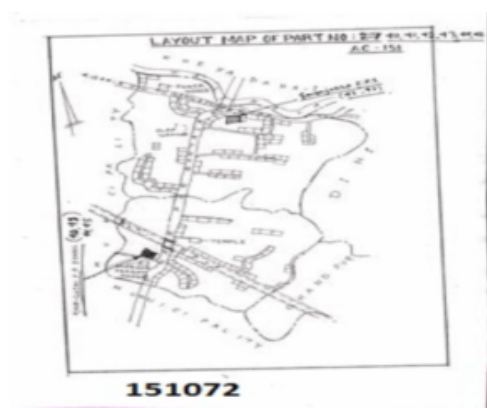

Polling Station Building Front View

Nazri Naksha