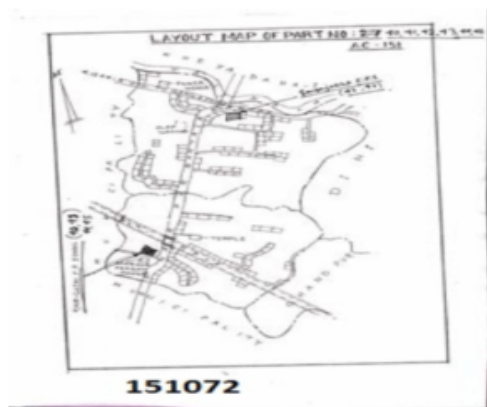

Polling Station Building Front View

Nazri Naksha